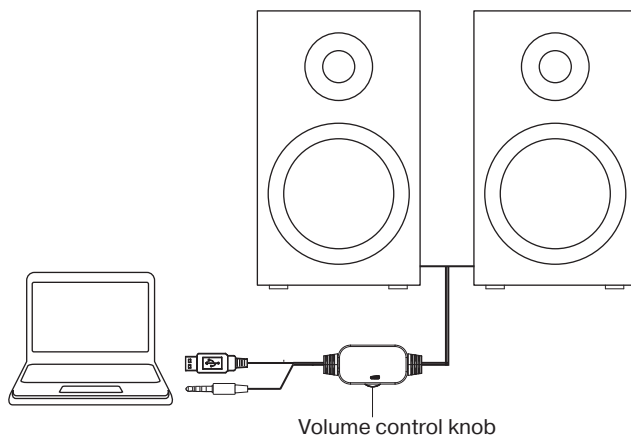

SPECIAL FEATURES

- Compact design
- Volume control
- USB power
- Wooden body (MDF)

CONNECTION AND OPERATION

- Speaker System (MSS) can be connected to USB port on your computer or laptop (see connection diagram, Fig. 1).
- Plug USB cable to the USB port on your computer or laptop.
- Plug signal cable mini jack a to PC sound card or to audio output of the audio source.

**SPECIFICATION**

Output power (RMS)	6 (2 ×3) W
Frequency range	100 – 18 000 Hz
Speaker dimensions	Ø 50 mm
Power supply	USB/5V DC
Connection	mini-jack Ø 3.5 mm
Dimensions	75 × 150 × 95 mm
Case material	wooden (MDF)
Weight	0.635 kg